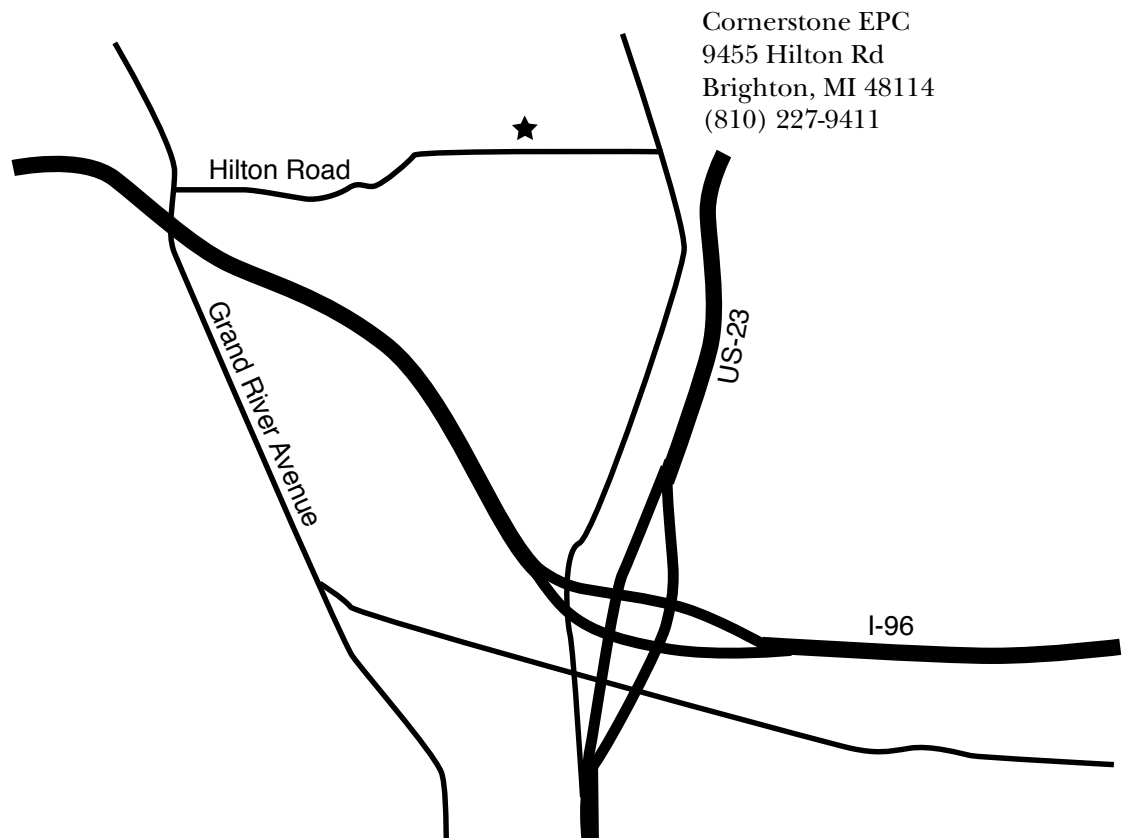

February 14, 2015 Quiz

12:00 noon

From I-96 west of US-23, take Brighton Exit 145 (Grand River Avenue).

Turn right (north) onto Grand River Avenue and immediately turn right again (east) onto Hilton Road.

Proceed about one mile on Hilton Road.

Cornerstone EPC is on the left (north) side.