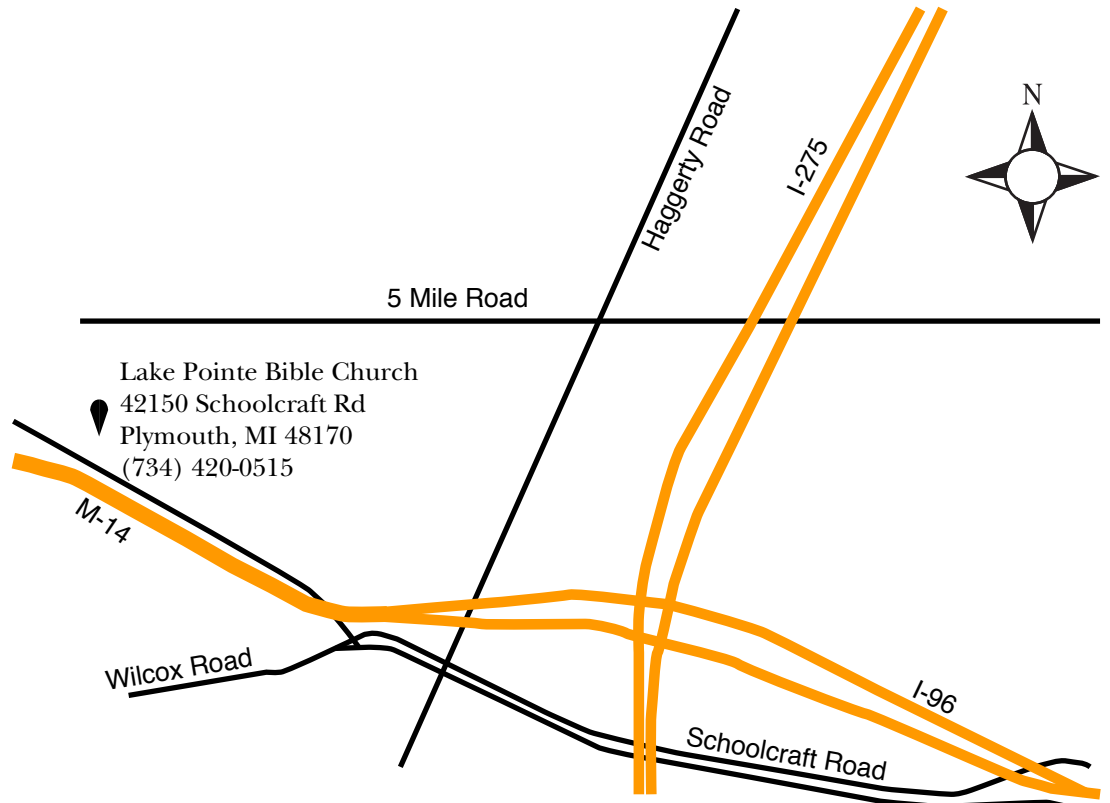

MCC Dark Sun

January 10, 2015 Quiz

12:00 noon

From the north via I-275:

Exit from I-275 at 6 Mile Road. Turn right to go west to Haggerty Road. Turn left to go south past 5 Mile Road. Just past the expressway you will reach Schoolcraft Road. Turn right (west). In .2 of a mile, you need to turn right again to stay on Schoolcraft. The church is then about .7 of a mile on the right.

From the east via I-96:

Just before you reach I-275, exit at Newburgh Road (exit 173a), merge onto Schoolcraft Road and take that west past I-275 and past Haggerty Road. In .2 of a mile, you need to swing right to stay on Schoolcraft. The church is then about .7 of a mile on the right.