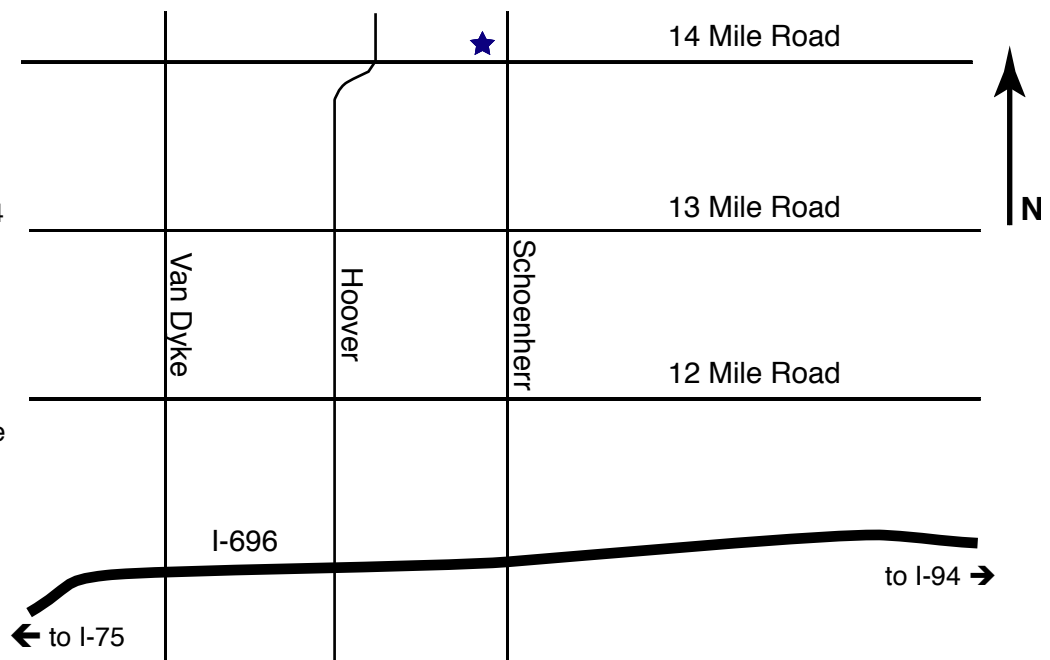

Fellowship Chapel

12875 Fourteen Mile Road
Sterling Heights, MI
(586) 264-4692